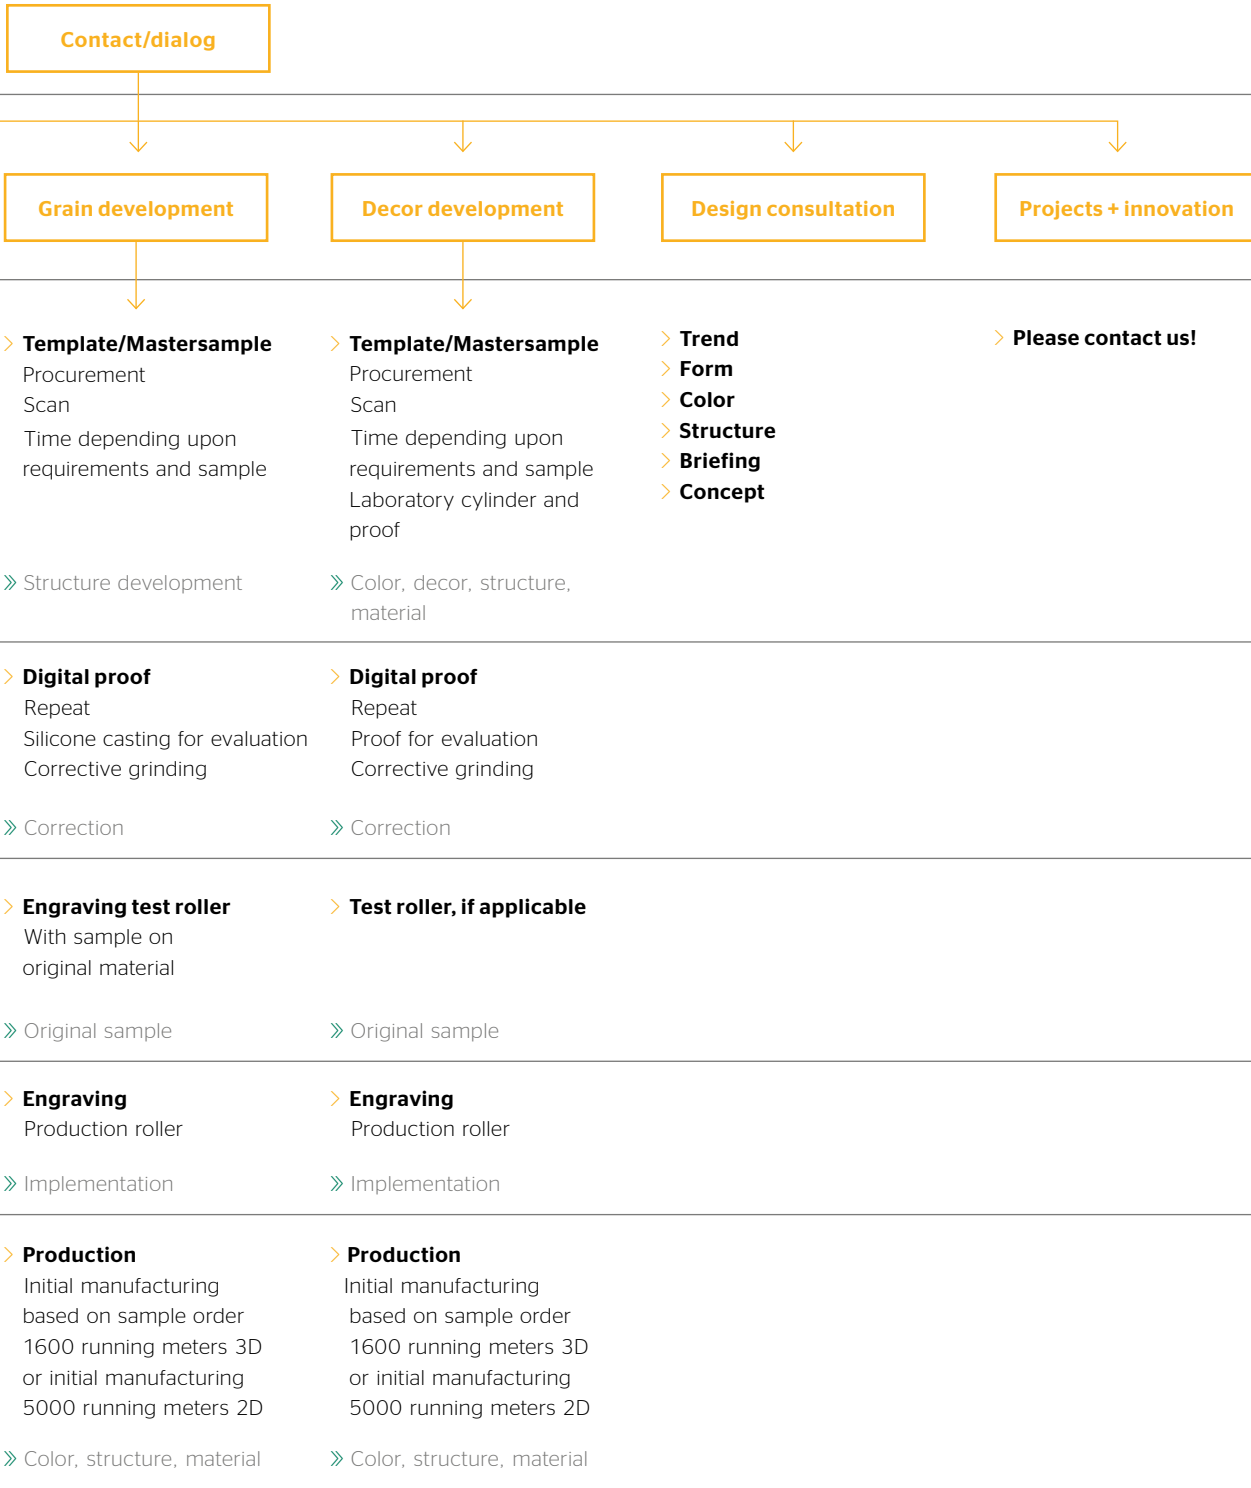

* Vergütung bedeutet, Sie bezahlen einen Mehrpreis, der Ihnen bei der Bestellung einer 3000lfm-3D Folie, bzw. 5000lfm-2D Folie angerechnet wird.

* Remuneration means: You pay an additional price that is credited to you when you order 3000 linear meters for 3D, or 5000 linear meters for 2D film batches.

* Compensación significa: usted paga un precio adicional que se le abona cuando pide un lote de 3000 metros lineales de película 3D o un lote de 5000 metros lineales de película 2D.